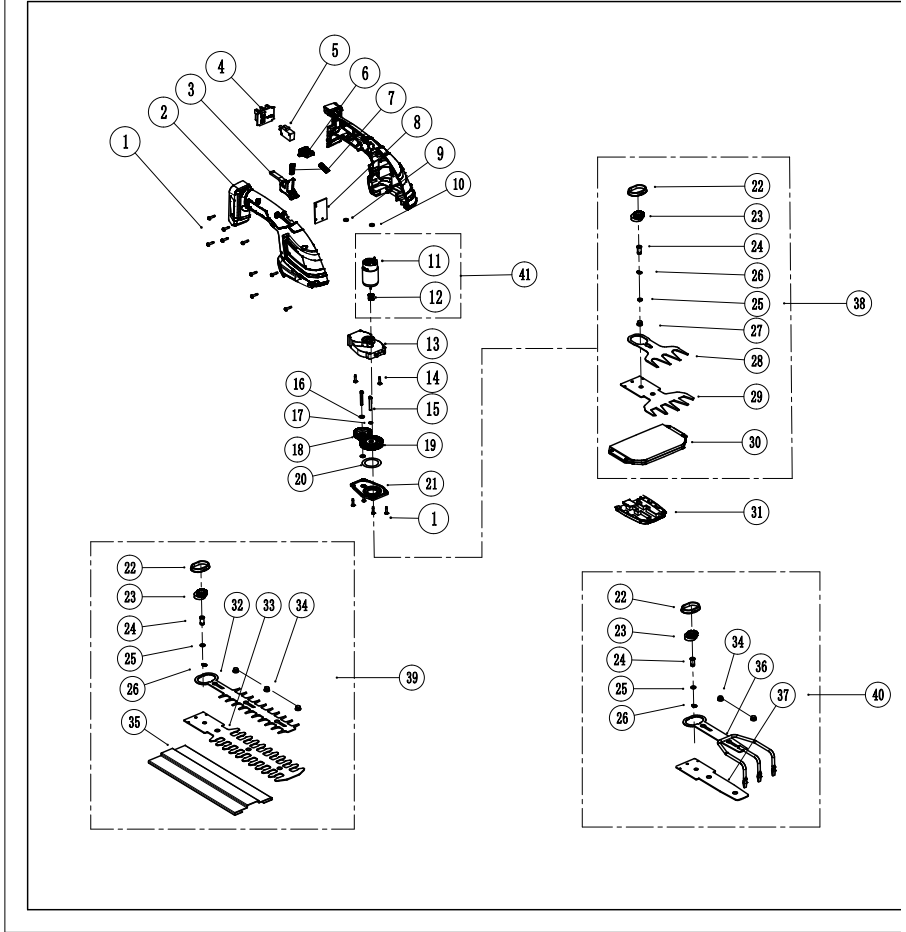

Exploded Drawing of RDP-SGSS20 solo

SPEAR PARTS

(41)	Motor Assembly	
(40)	201880022	Motor components
(39)	201880010	Pruning blade assembly
(38)	201880011	Mowing blade assembly
(37)	305001028	Blade assembly on rake
(36)	305001027	Blade assembly on rake
(35)	399001507	Pruning knife set
(34)	305001021	Pruning pin
(33)	305001019	Trim under the blade
(32)	305001018	Trim the blade
(31)	202008300	bottom cover
(30)	2020080104	Grass clippings knife sets
(29)	305001016	Cut the grass and cut the blade
(28)	305001015	Cut the grass with the blade
(27)	305001017	Grass clippings pin
(26)	305017024	Ø 7 shaft cotter
(25)	305004046	701-7 Fixed gasket
(24)	305001022	bush
(23)	2029990894	Driving dog
(22)	202999089	bush
(21)	202006003	gear shell cover
(20)	305004029	gear gasket
(19)	2020070028	Large gear
(18)	2020070027	duplicate gear
(17)	3050040135	manipad
(16)	3050041804	washer
(15)	3050060212	gear axle
(14)	3050080667	Cross Recess Head Screw
(13)	2020180261	gear box
(12)	3029990082	Geared Motor
(11)	1030120600	Self 3/8 Hex (off road shaft)
(10)	3990030066	Magnetic Ring
(9)	3990030065	Magnetic Ring
(8)	3050096660	Self-Thread (1/4 Hex) (metal pin)
(7)	3050090178	Push the button on the spring
(6)	2020083001	Push the button
(5)	3060070029	See thickness micro switch
(4)	2020180044	7/8 Tripod support (187)
(3)	2020083002	Trigger
(2)	2040440001	Handle bottom cover
(1)	3050080476	Trim film self-applying gear (film leaf) 13